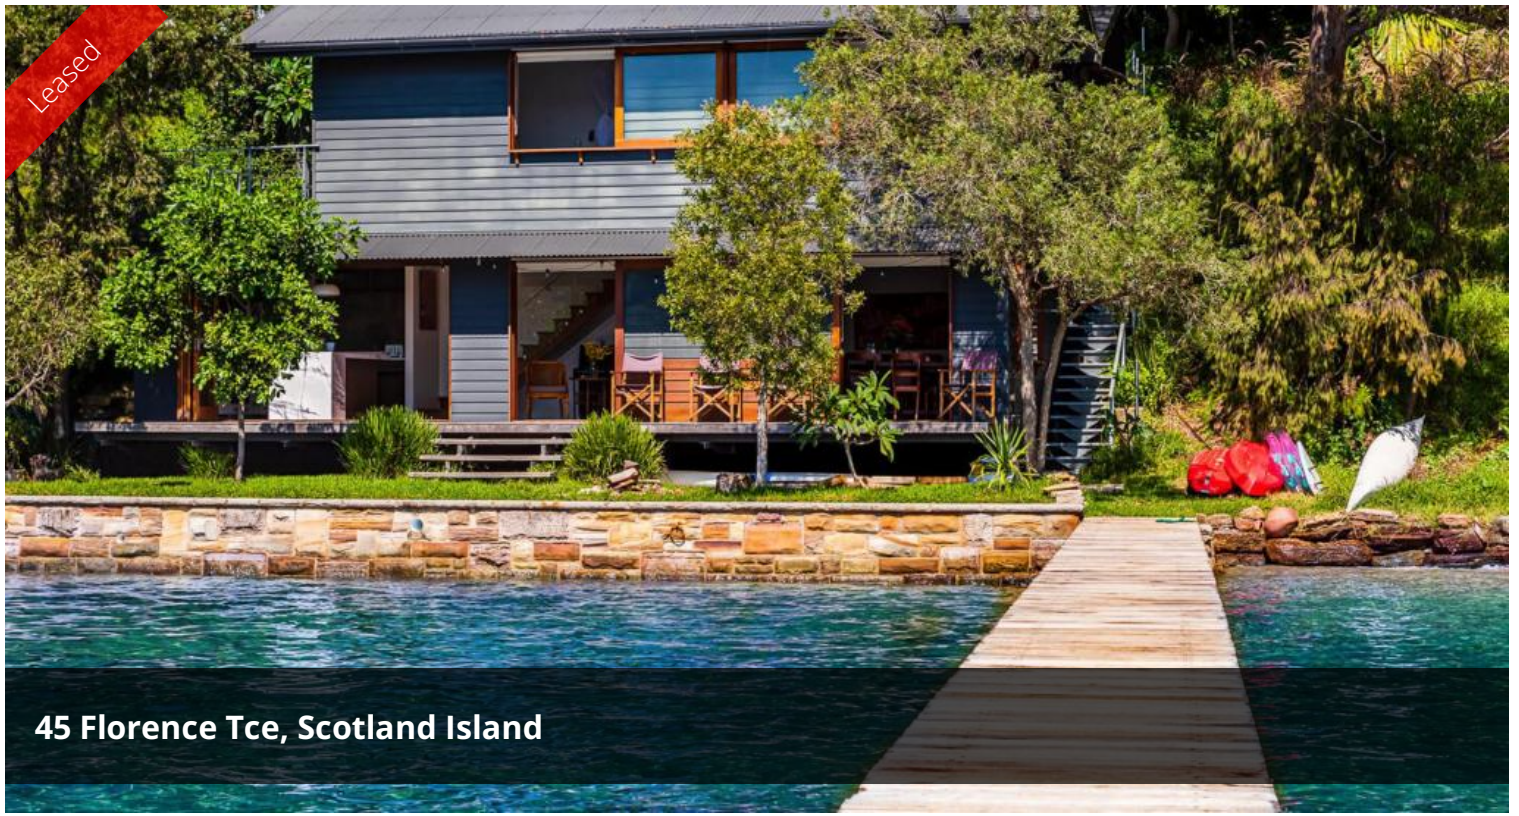

Leased

45 Florence Tce, Scotland Island