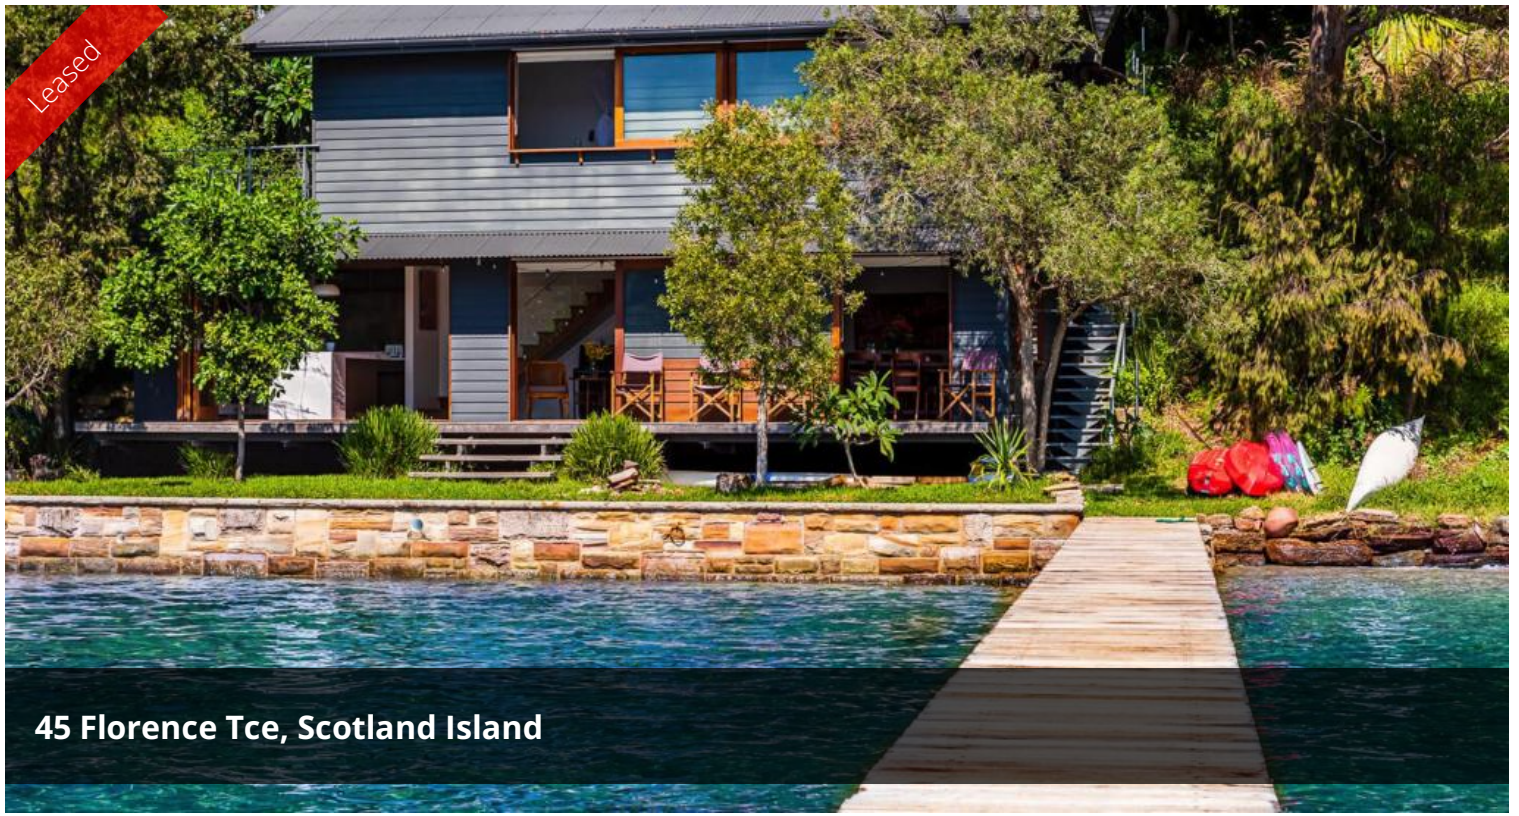

Leased

45 Florence Tce, Scotland Island

On The Waters Edge

Architecturally designed home is north east facing and is located on the water's edge with stunning water views up to Barrenjoey headland and can be rented furnished or unfurnished.

Property has a private balcony and spacious laundry.

Use of a private shared jetty and only a short walk to the ferry.

Pets considered.

🛏 2 🚿 2

Price \$950 per week

Property Type Rental

Property ID 504

Agent Details