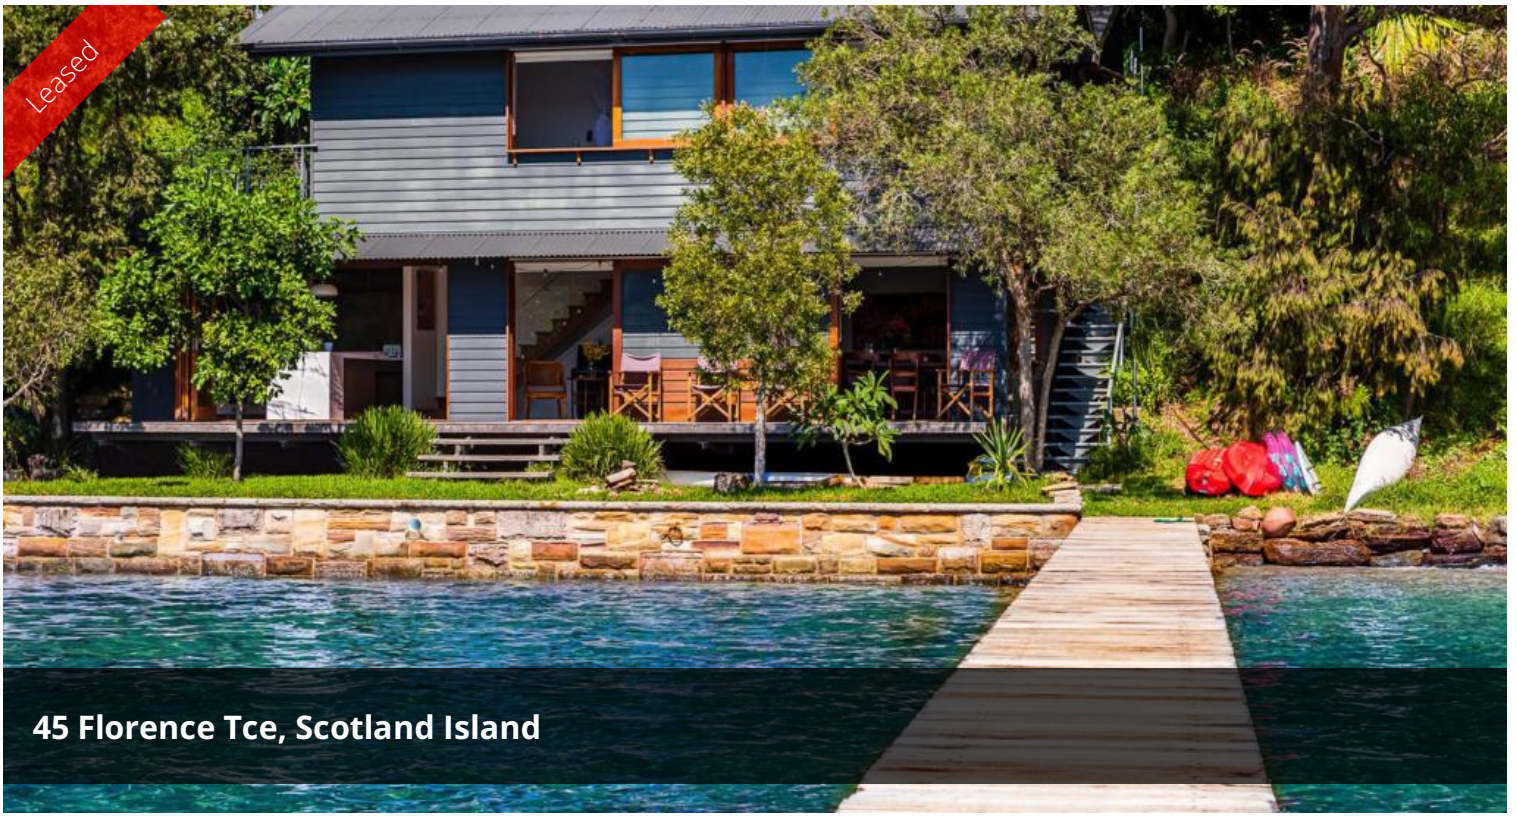

Leased

45 Florence Tce, Scotland Island

On The Waters Edge

Architecturally designed home is north east facing and is located on the water's edge with stunning water views up to Barrenjoey headland and can be rented furnished or unfurnished.

Property has a private balcony and spacious laundry.

Use of a private shared jetty and only a short walk to the ferry.

Pets considered.

🛏 2 🚿 2

Price \$950 per week
Property Type Rental
Property ID 504

Agent Details